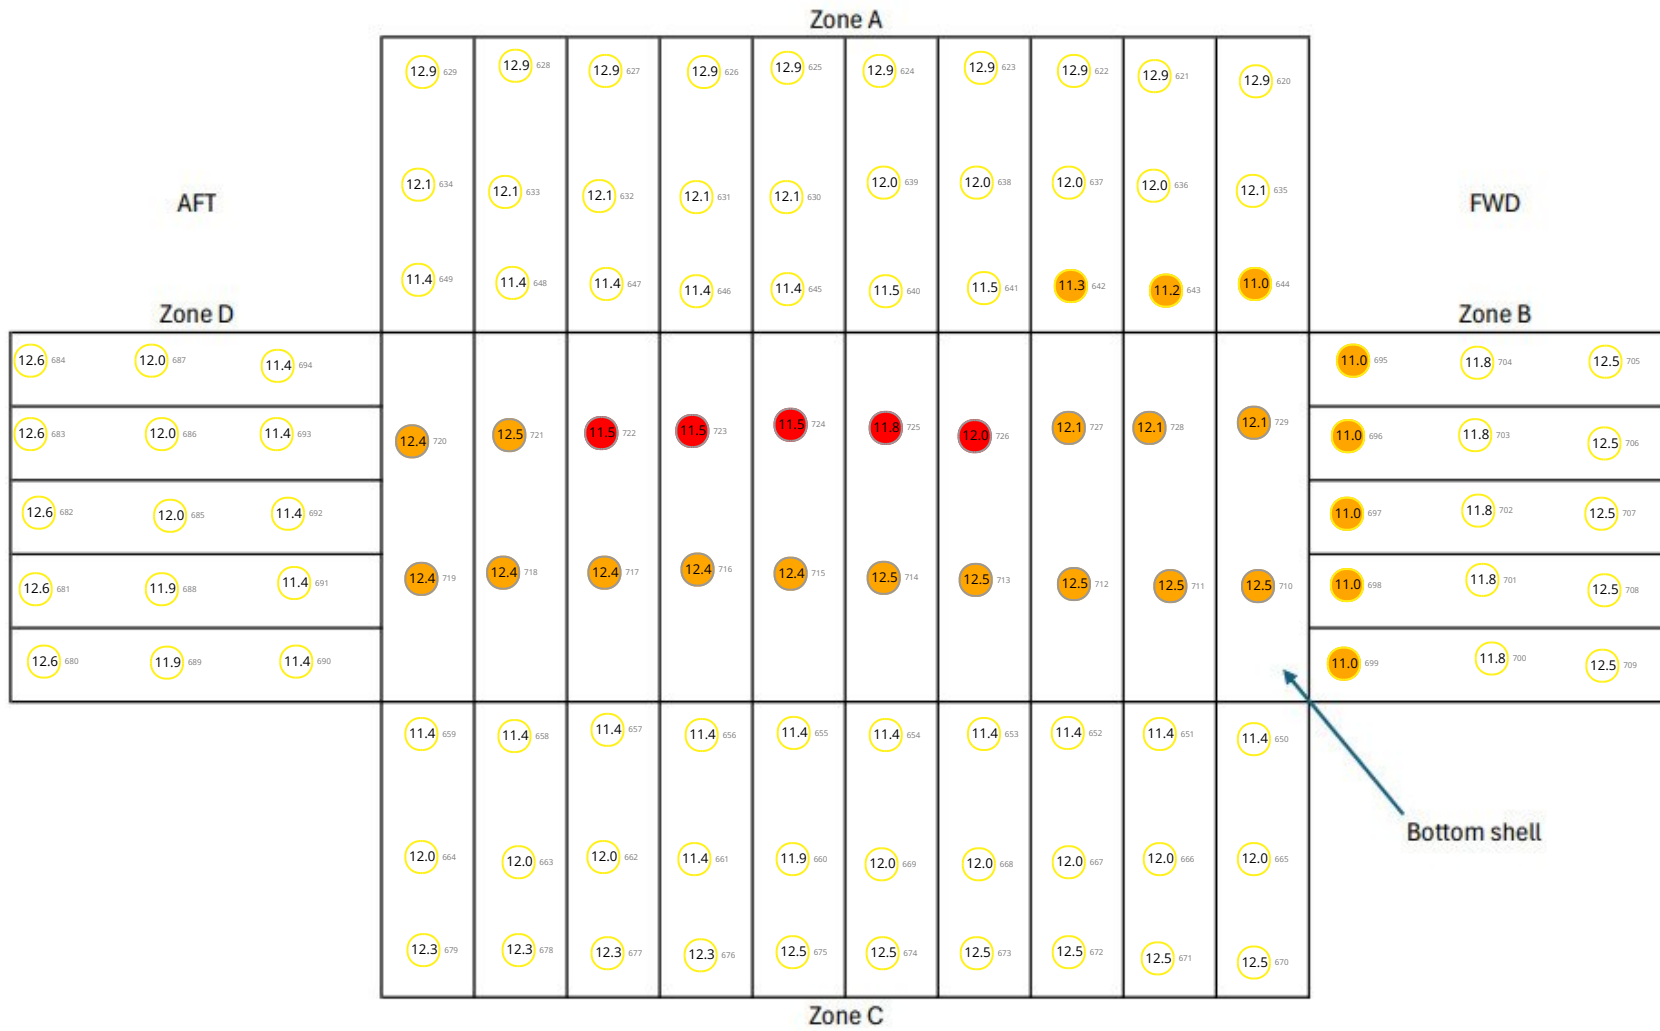

# Tank - Exploded view

# Tank - Exploded view

TRANSVERSE BULKHEAD

TRANSVERSE BULKHEAD

TRANSVERSE BULKHEAD

TRANSVERSE BULKHEAD

TRANSVERSE BULKHEAD

TRANSVERSE BULKHEAD

FRAME 0.5