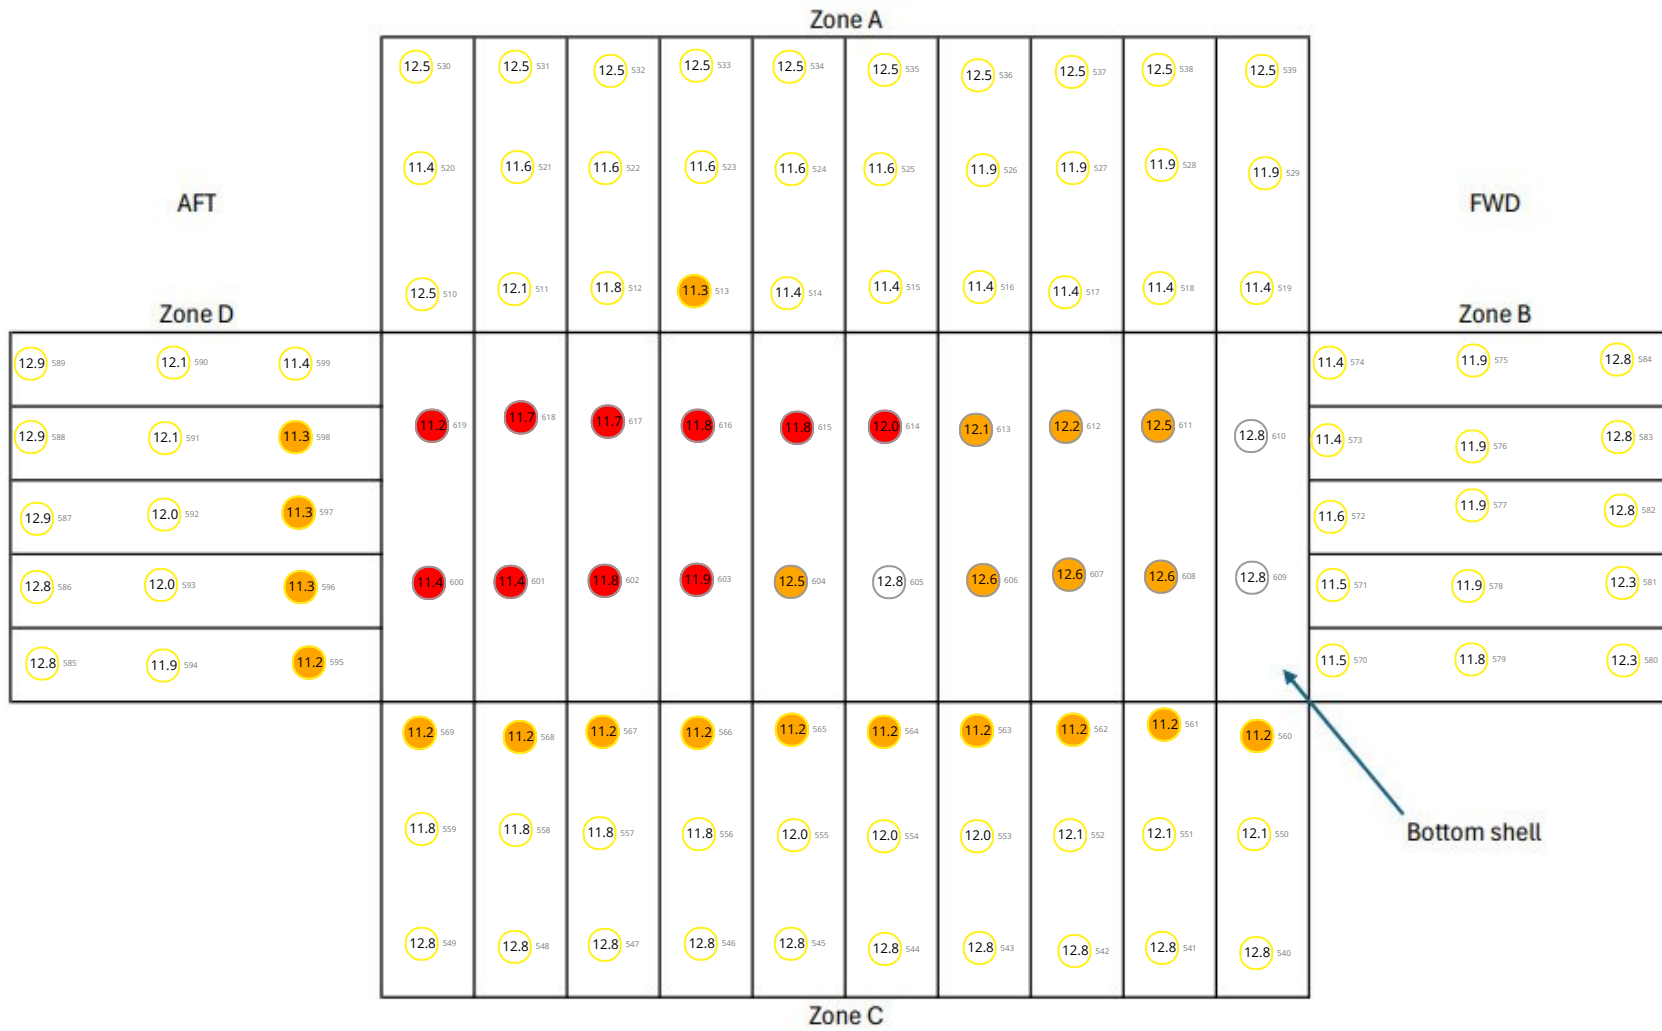

# Tank - Exploded view

# Tank - Exploded view

TRANSVERSE BULKHEAD

TRANSVERSE BULKHEAD

TRANSVERSE BULKHEAD

TRANSVERSE BULKHEAD

TRANSVERSE BULKHEAD

TRANSVERSE BULKHEAD

FRAME 0.5

FRAME 12.5

**TRANSVERSE SECTION**

**TRANSVERSE SECTION**