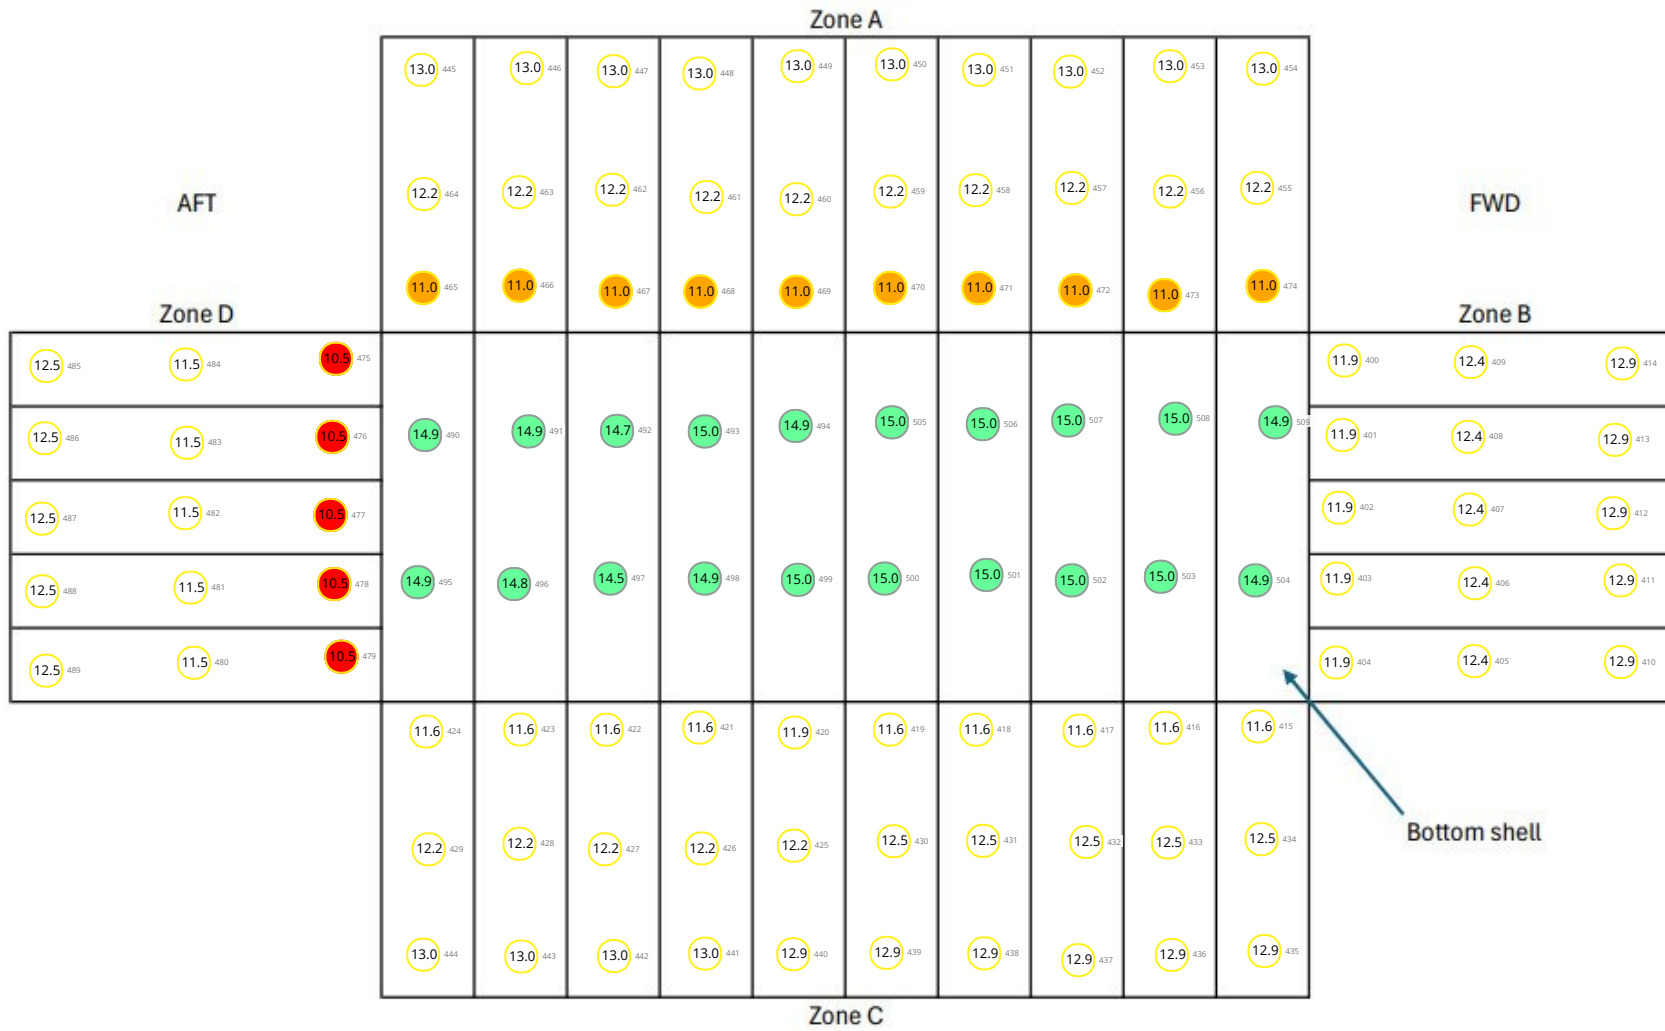

# Tank - Exploded view

# Tank - Exploded view

TRANSVERSE BULKHEAD

TRANSVERSE BULKHEAD

TRANSVERSE BULKHEAD

TRANSVERSE BULKHEAD

TRANSVERSE BULKHEAD

TRANSVERSE BULKHEAD

FRAME 0.5